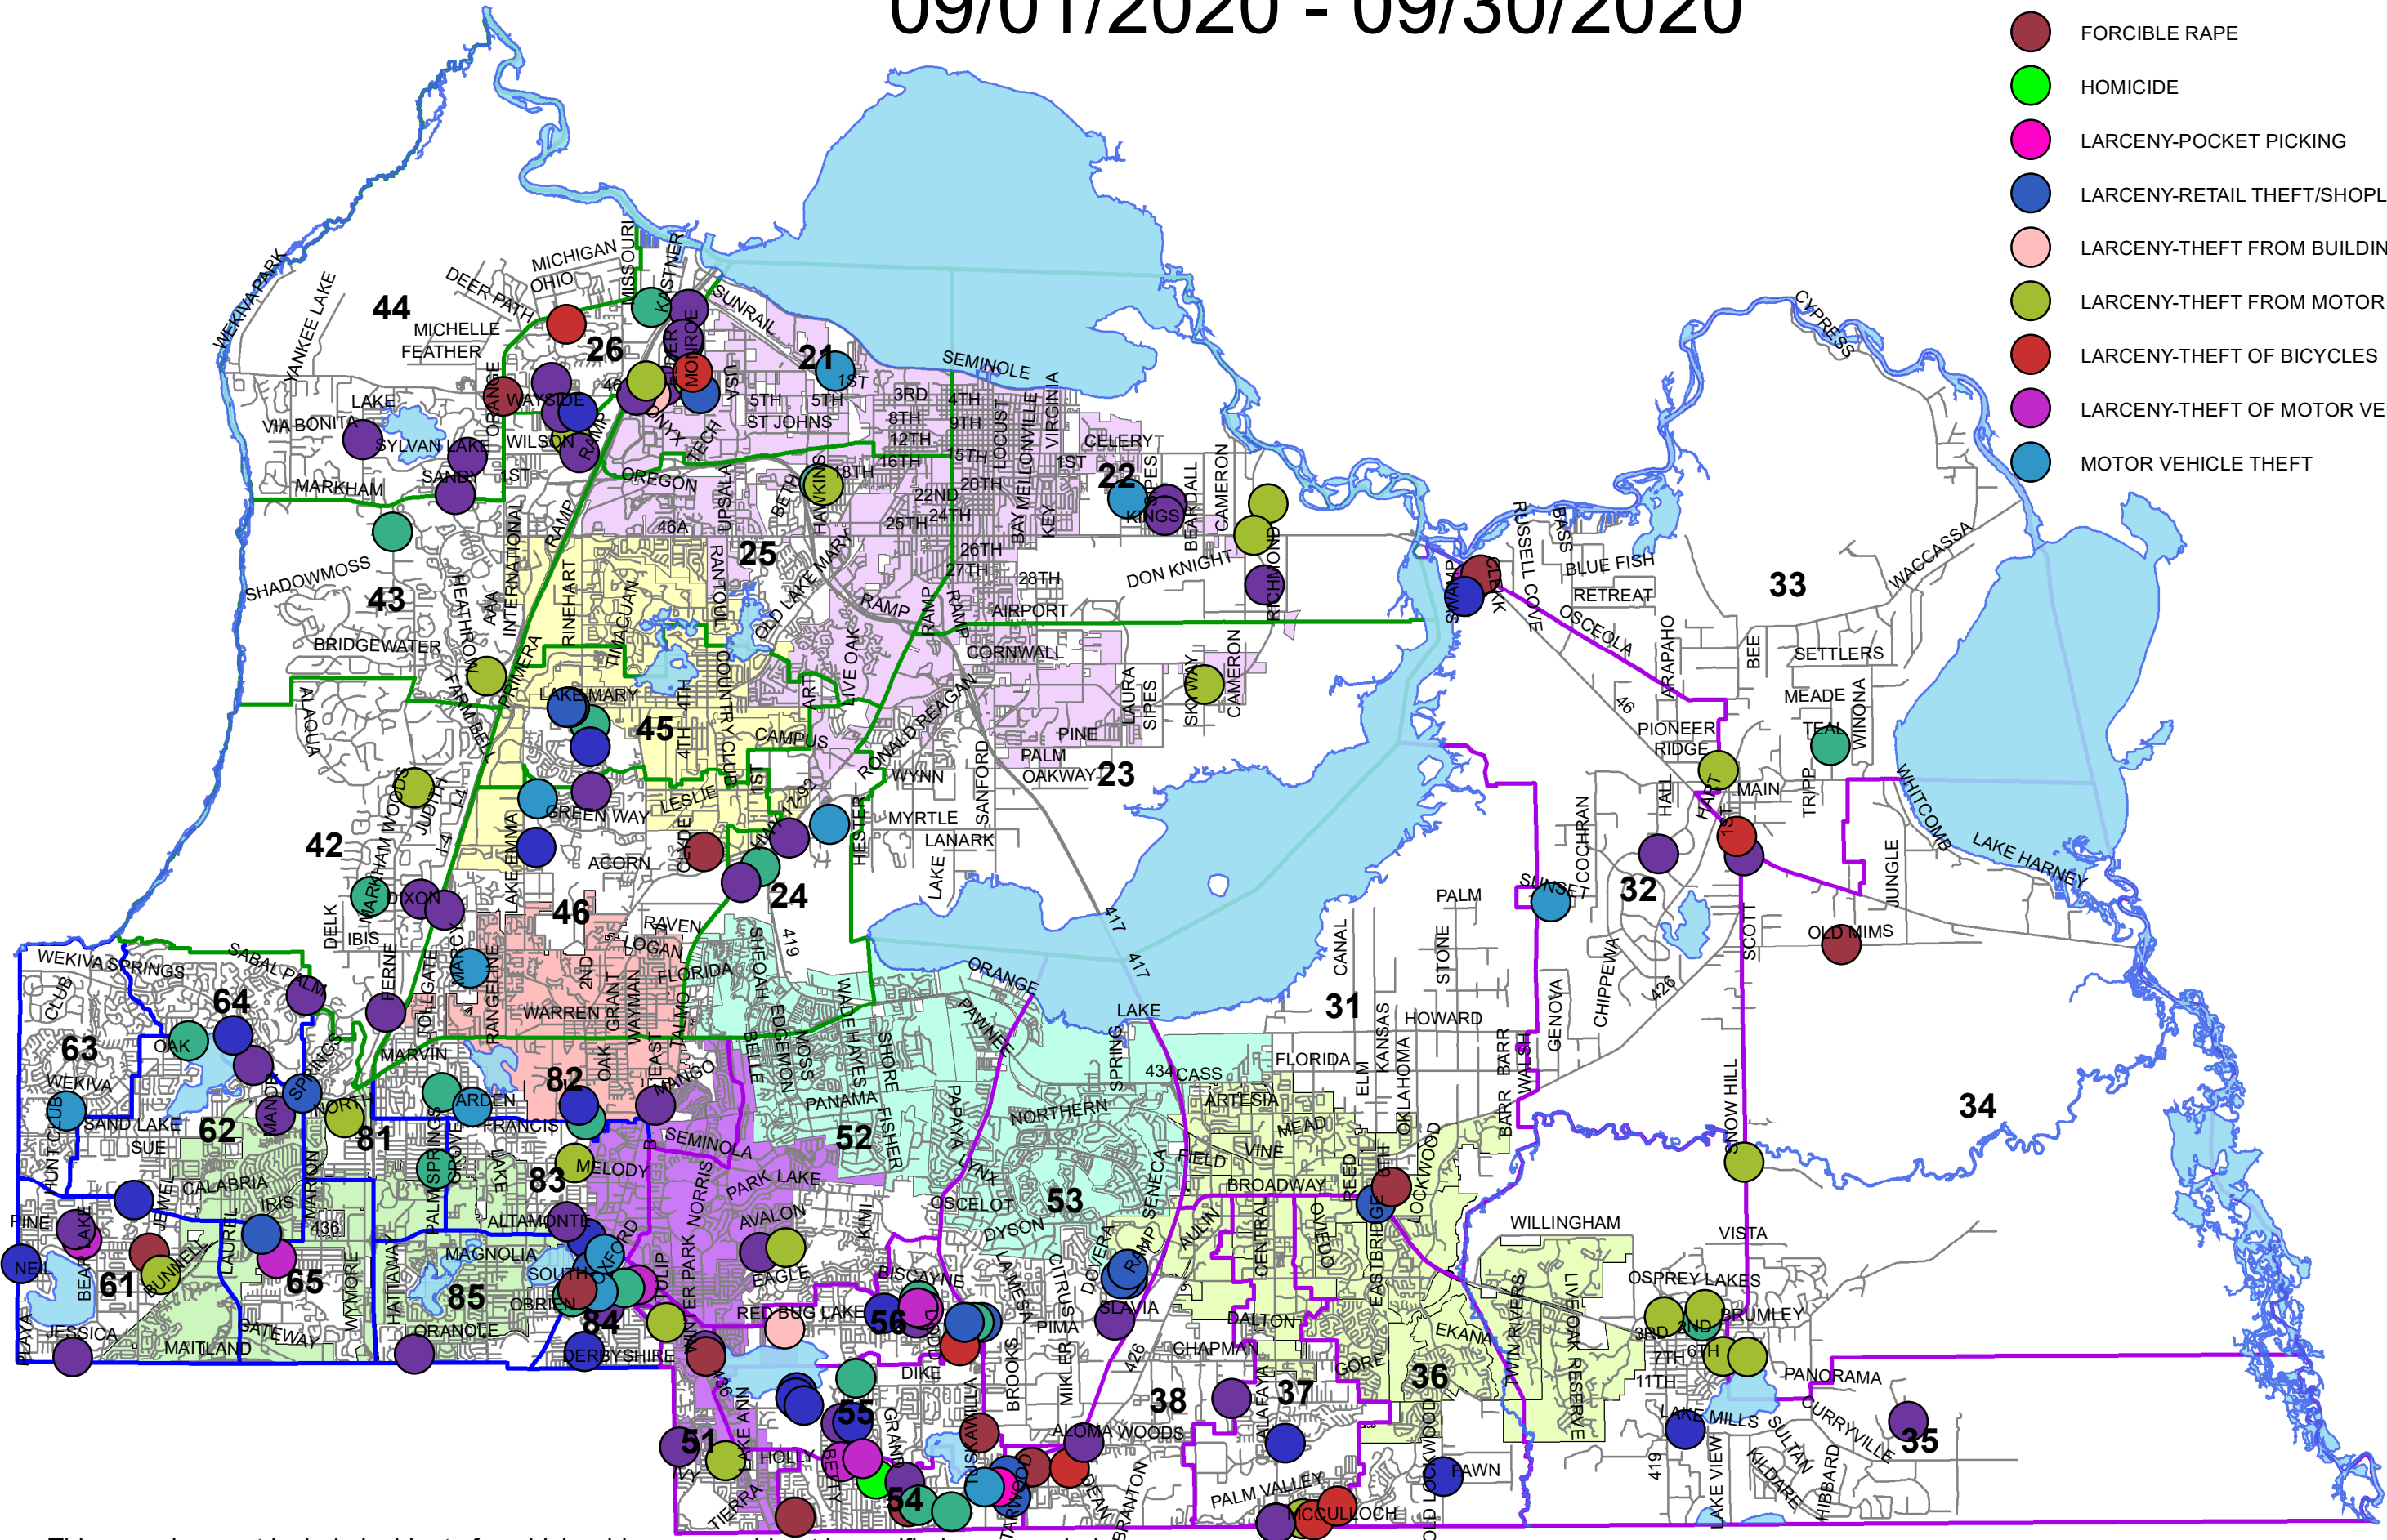

PART I CRIMES

09/01/2020 - 09/30/2020

- AGGRAVATED ASSAULT
- ALL OTHER LARCENY
- BURGLARY
- FORCIBLE RAPE
- HOMICIDE
- LARCENY-POCKET PICKING
- LARCENY-RETAIL THEFT/SHOPLIFTING
- LARCENY-THEFT FROM BUILDING
- LARCENY-THEFT FROM MOTOR VEHICLE/NO PARTS
- LARCENY-THEFT OF BICYCLES
- LARCENY-THEFT OF MOTOR VEHICLE PARTS/ACCESSORIES
- MOTOR VEHICLE THEFT

This map does not include incidents for which addresses could not be verified or geocoded.